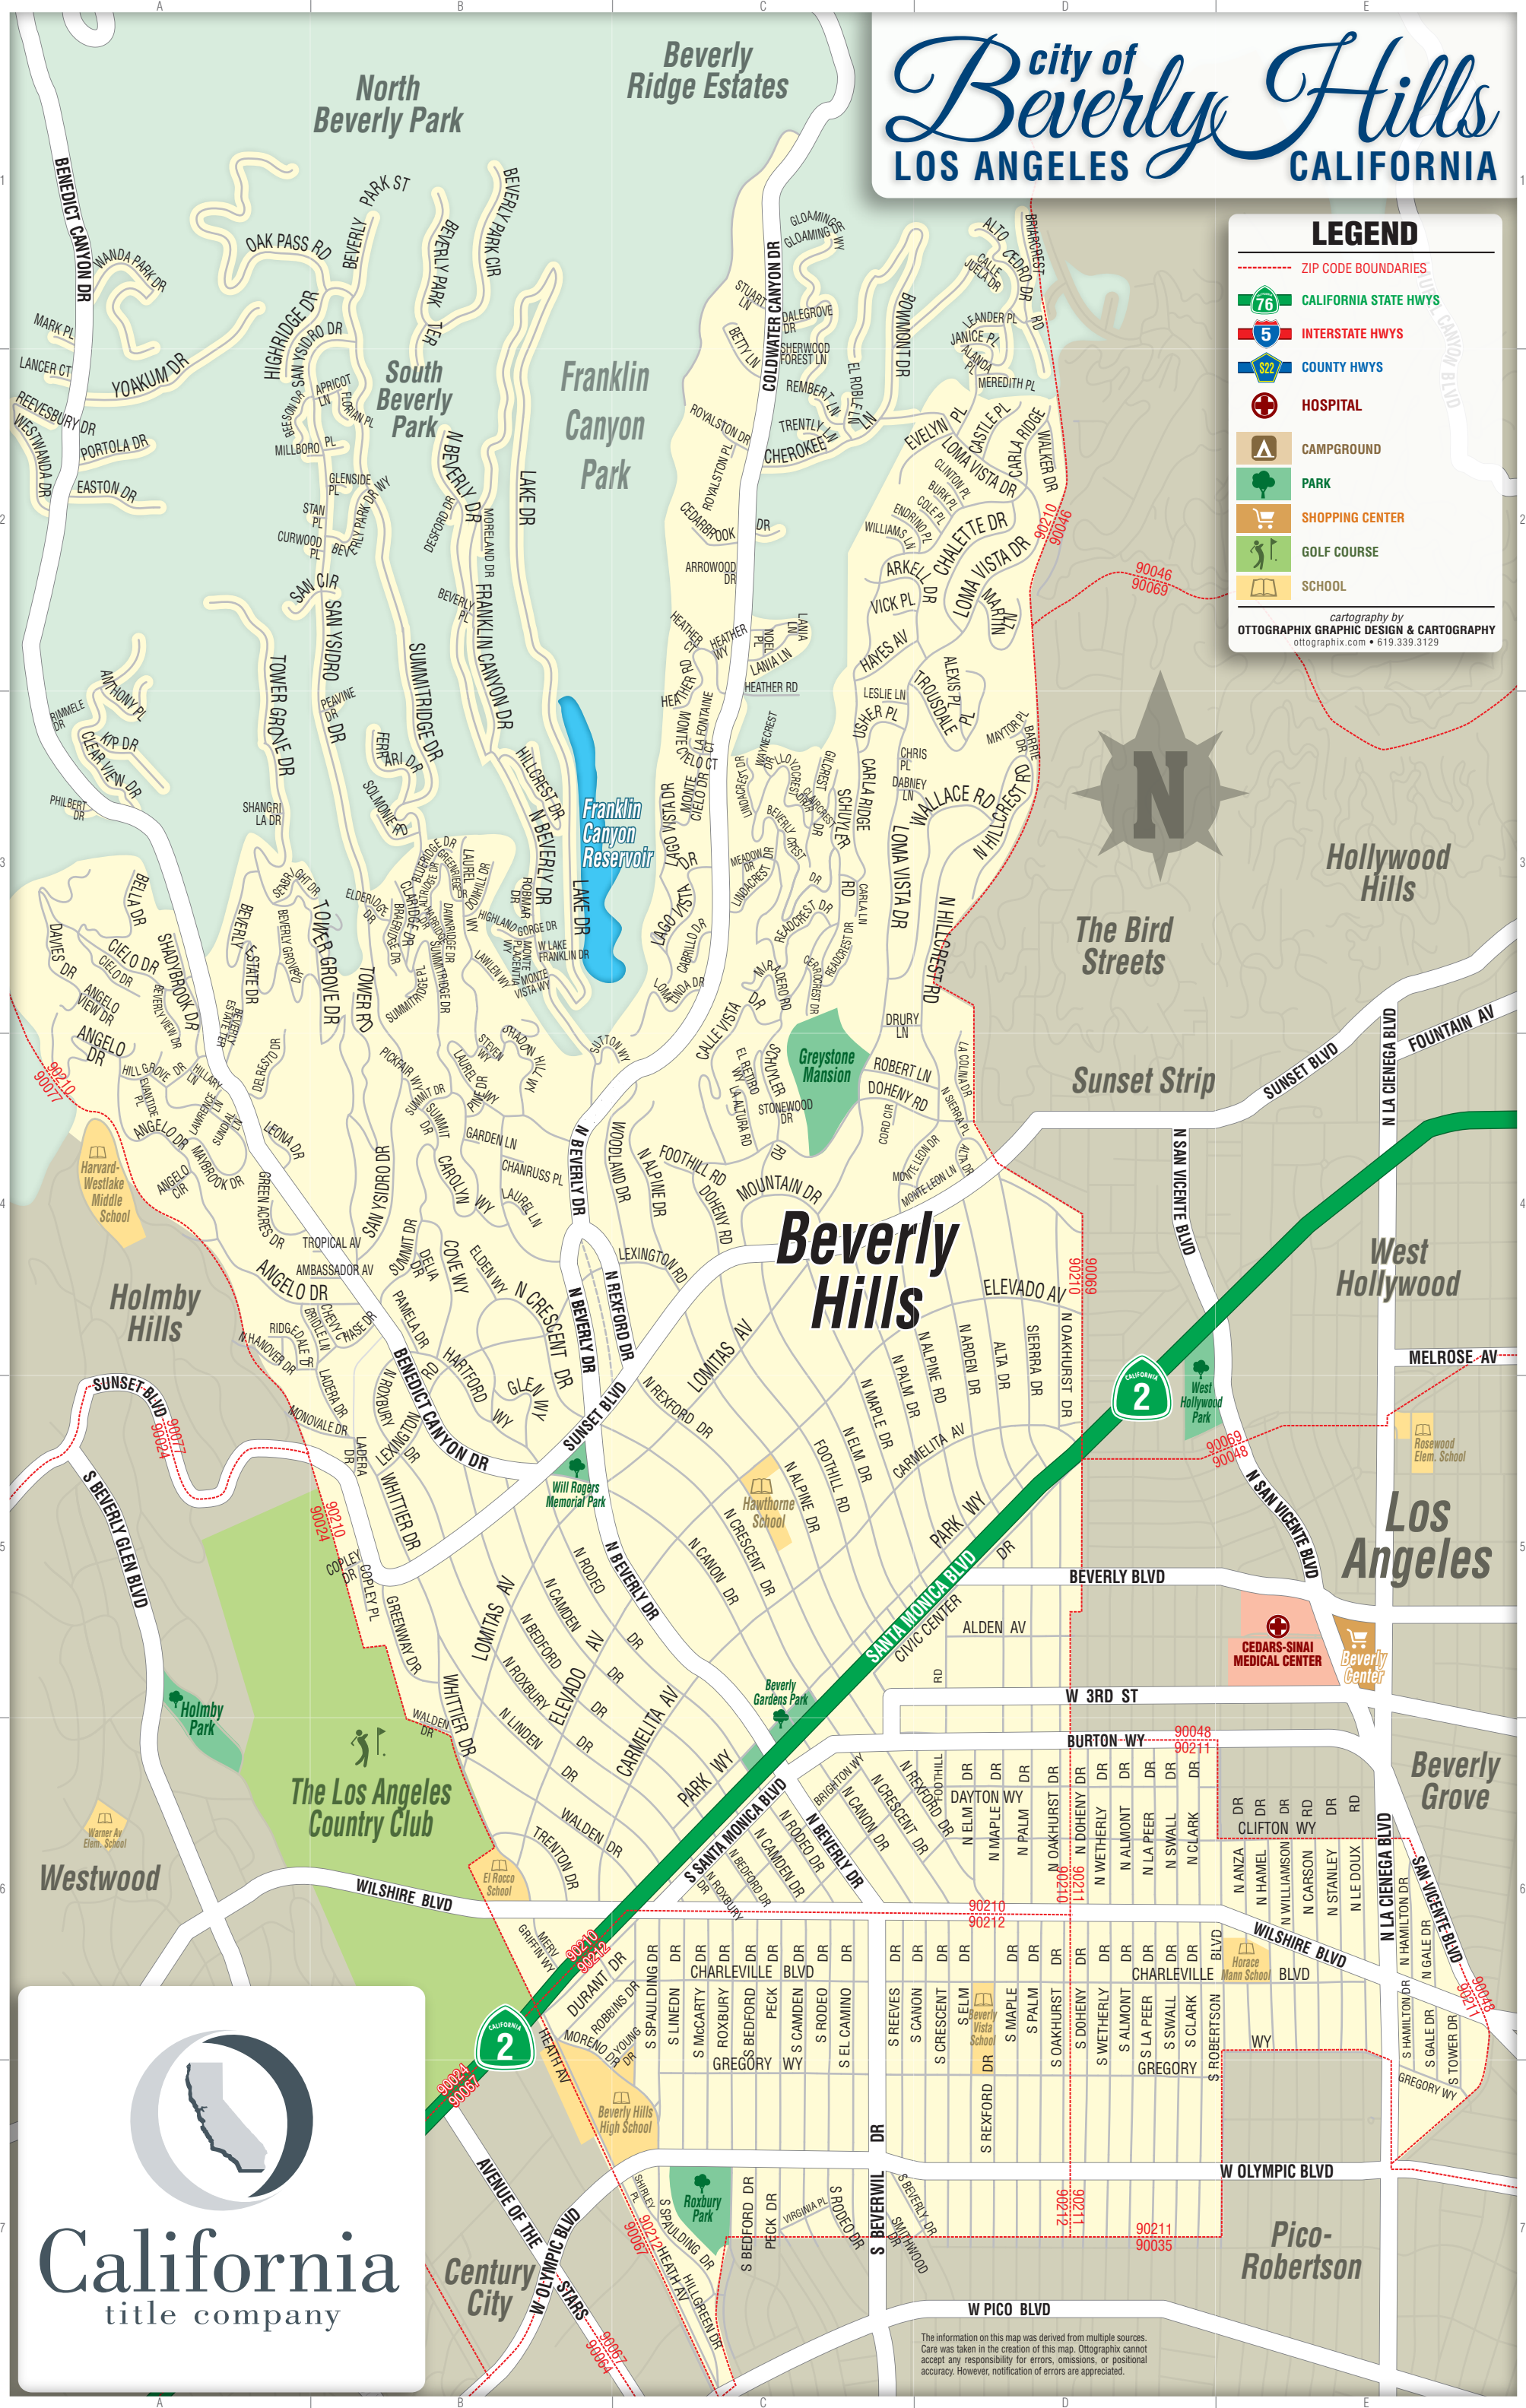

City of Beverly Hills

LOS ANGELES CALIFORNIA

LEGEND

- --- ZIP CODE BOUNDARIES
- CALIFORNIA STATE HWYS
- INTERSTATE HWYS
- COUNTY HWYS
- HOSPITAL
- CAMPGROUND
- PARK
- SHOPPING CENTER
- GOLF COURSE
- SCHOOL

cartography by
OTTOGRAPHIC GRAPHIC DESIGN & CARTOGRAPHY
ottographic.com • 619.339.3129

California
title company